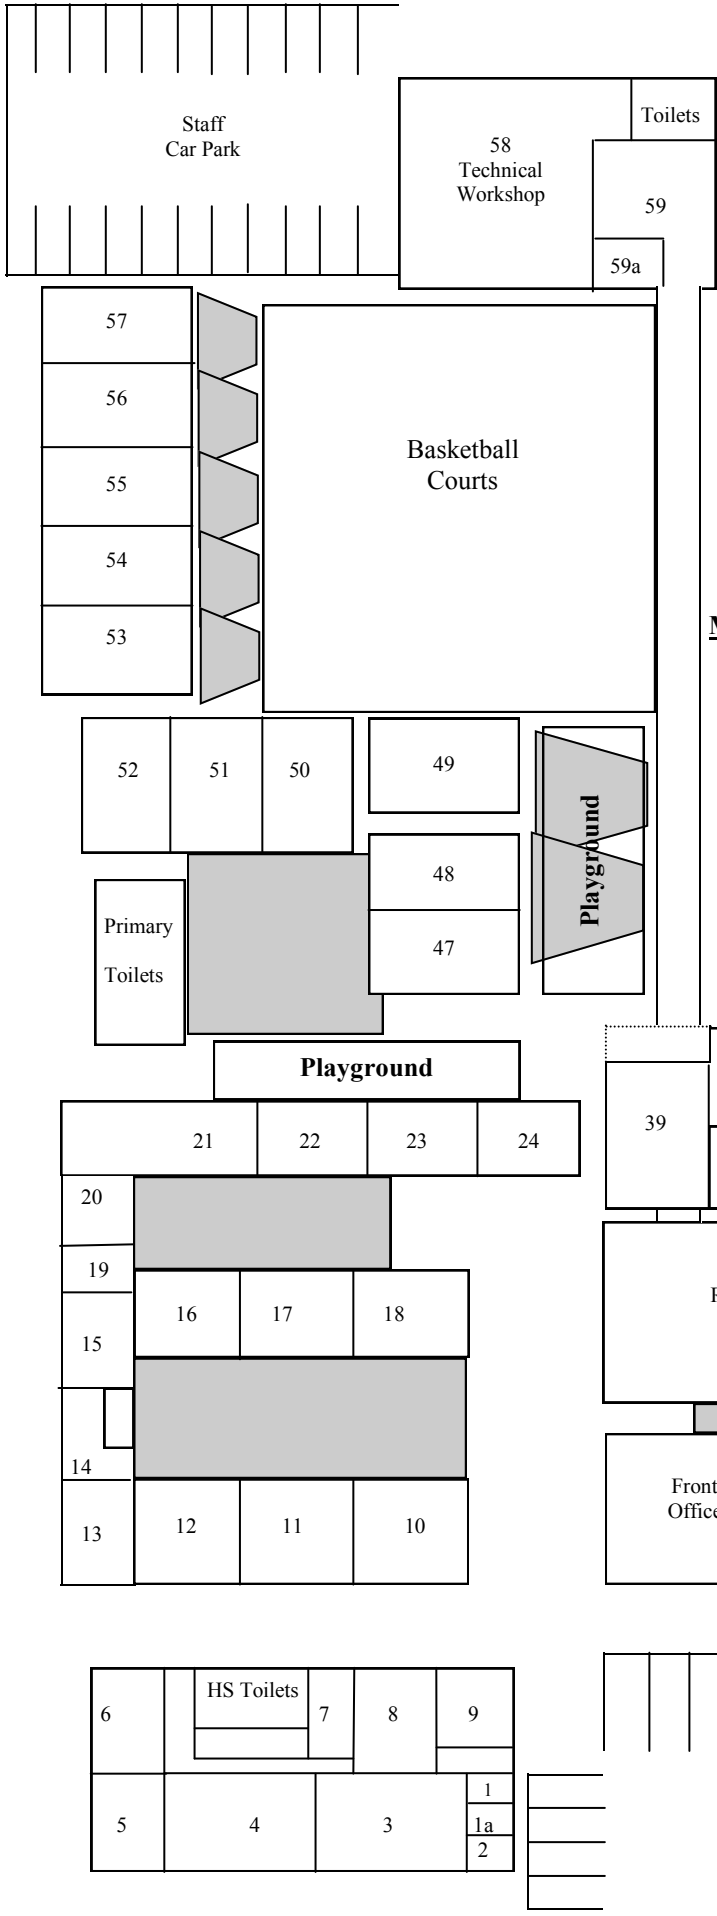

**Torrens Valley Christian School  
2016 Class / Care Group Locations**

**Primary School**

Rec G	24
Rec H	22
Year 1 A	48
Year 1/2 D	49
Year 2 M	47
Year 3 W	53
Year 3/4 A	52
Year 4 W	51
Year 5 F	57
Year 5/6 E	54
Year 6 B	55

**Middle School**

M10	10
M11	11
M12	12
M16	16
M17	17
M18	18
M26	26
M44	44

**Senior School**

S3	3
S6	6
S8	8
S28	28
S29	29
S30	30
S37	37
S46	46